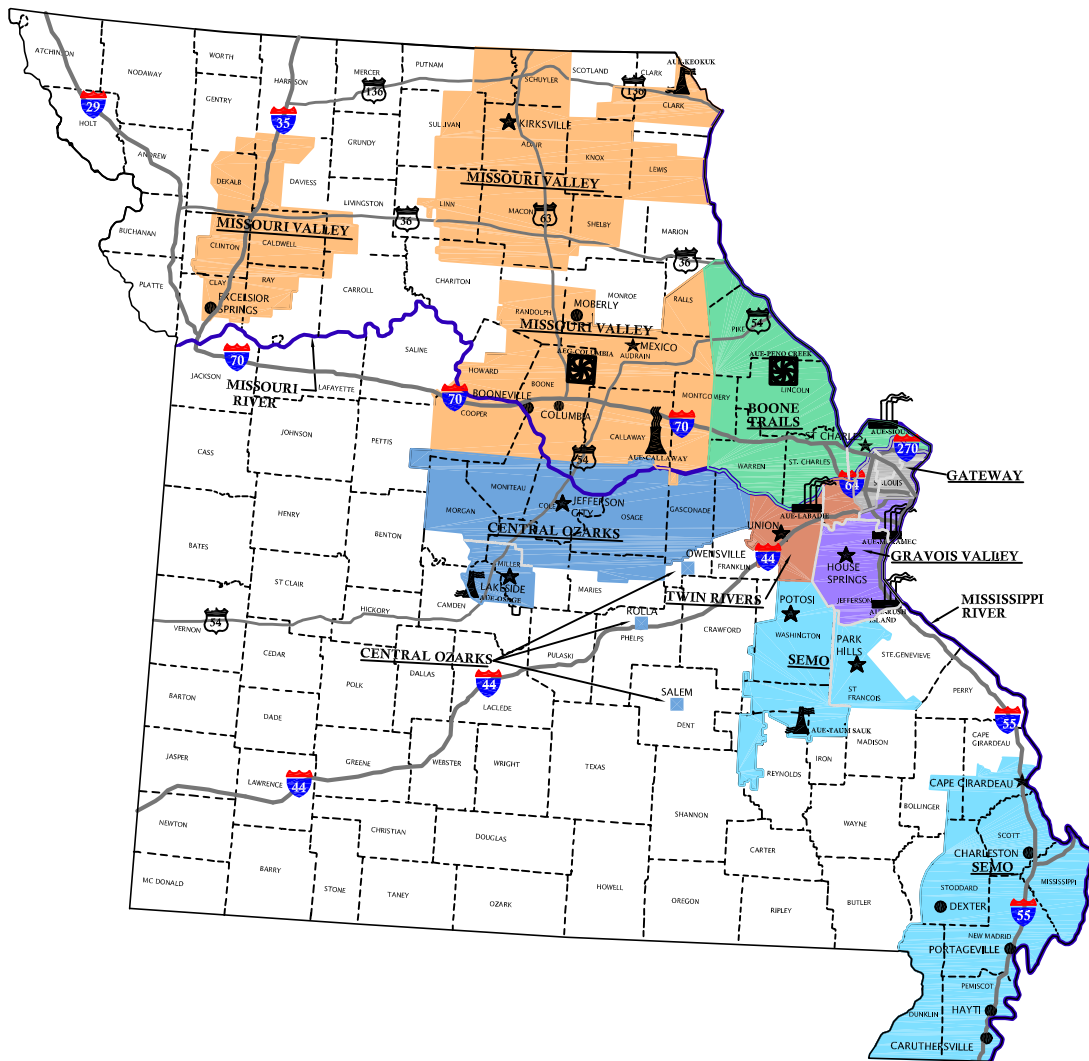

# AMEREN SERVICE DIVISIONS

## MISSOURI

- INTERSTATE HWY
- STATE HWY
- DIVISION OFFICE/OPERATING CENTER
- DIVISION HEADQUARTERS
- FOSSIL PLANT
- NUCLEAR PLANT
- HYDRO PLANT
- CTG GENERATING PLANT