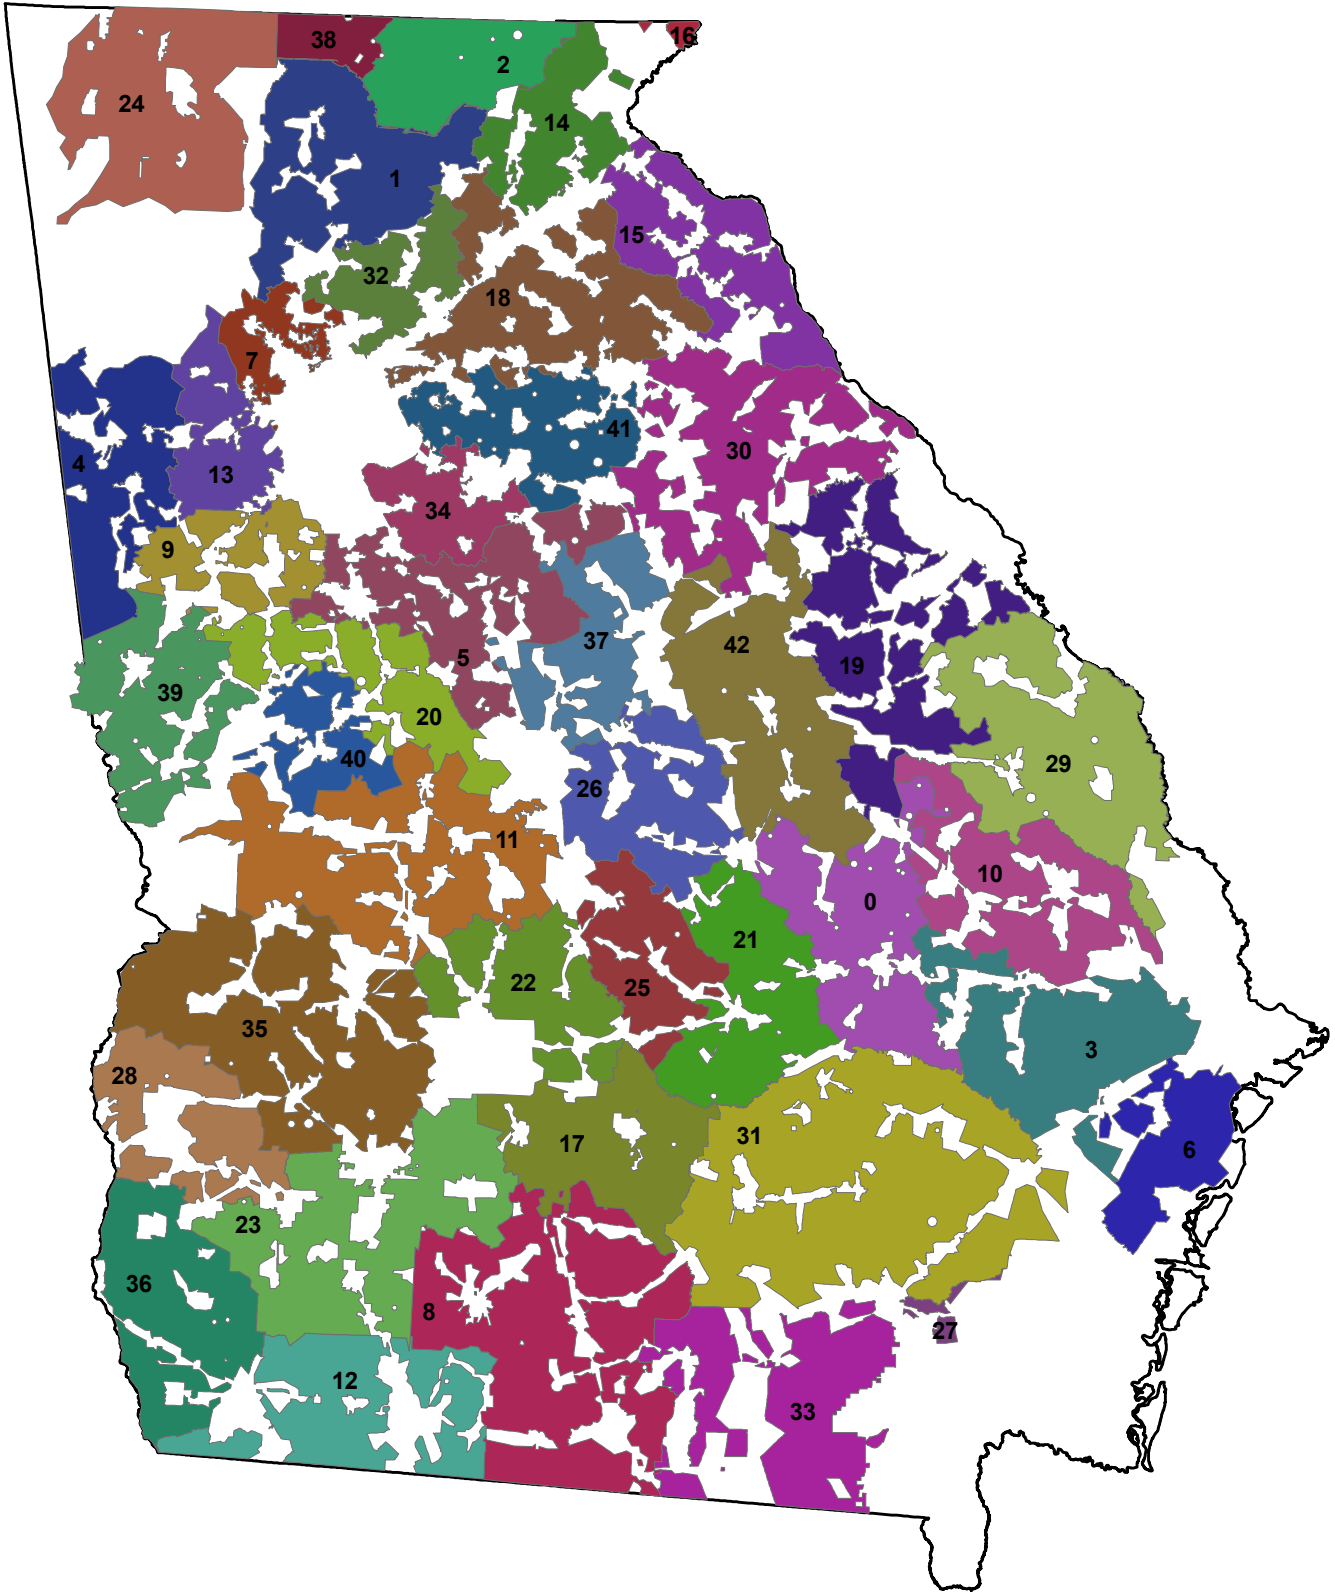

# Georgia EMCs

- |                       |                         |                        |                        |
|-----------------------|-------------------------|------------------------|------------------------|
| 0 Altamaha EMC        | 10 Excelsior EMC        | 20 Lamar EMC           | 30 Rayle EMC           |
| 1 Amicalola EMC       | 11 Flint EMC            | 21 Little Ocmulgee EMC | 31 Satilla EMC         |
| 2 Blue Ridge EMC      | 12 Grady EMC            | 22 Middle Georgia EMC  | 32 Sawnee EMC          |
| 3 Canoochee EMC       | 13 Greystone Power Corp | 23 Mitchell EMC        | 33 Slash Pine EMC      |
| 4 Carroll EMC         | 14 Habersham EMC        | 24 North Georgia EMC   | 34 Snapping Shoals EMC |
| 5 Central Georgia EMC | 15 Hart EMC             | 25 Ocmulgee EMC        | 35 Sumter EMC          |
| 6 Coastal EMC         | 16 Haywood EMC          | 26 Oconee EMC          | 36 Three Notch EMC     |
| 7 Cobb EMC            | 17 Irwin EMC            | 27 Okefenoke EMC       | 37 Tri-County EMC      |
| 8 Colquitt EMC        | 18 Jackson EMC          | 28 Pataula EMC         | 38 Tri-State EMC       |
| 9 Coweta-Fayette EMC  | 19 Jefferson EMC        | 29 Planters EMC        | 39 Troup EMC           |
|                       |                         |                        | 42 Upson EMC           |
|                       |                         |                        | 43 Walton EMC          |
|                       |                         |                        | 44 Washington EMC      |