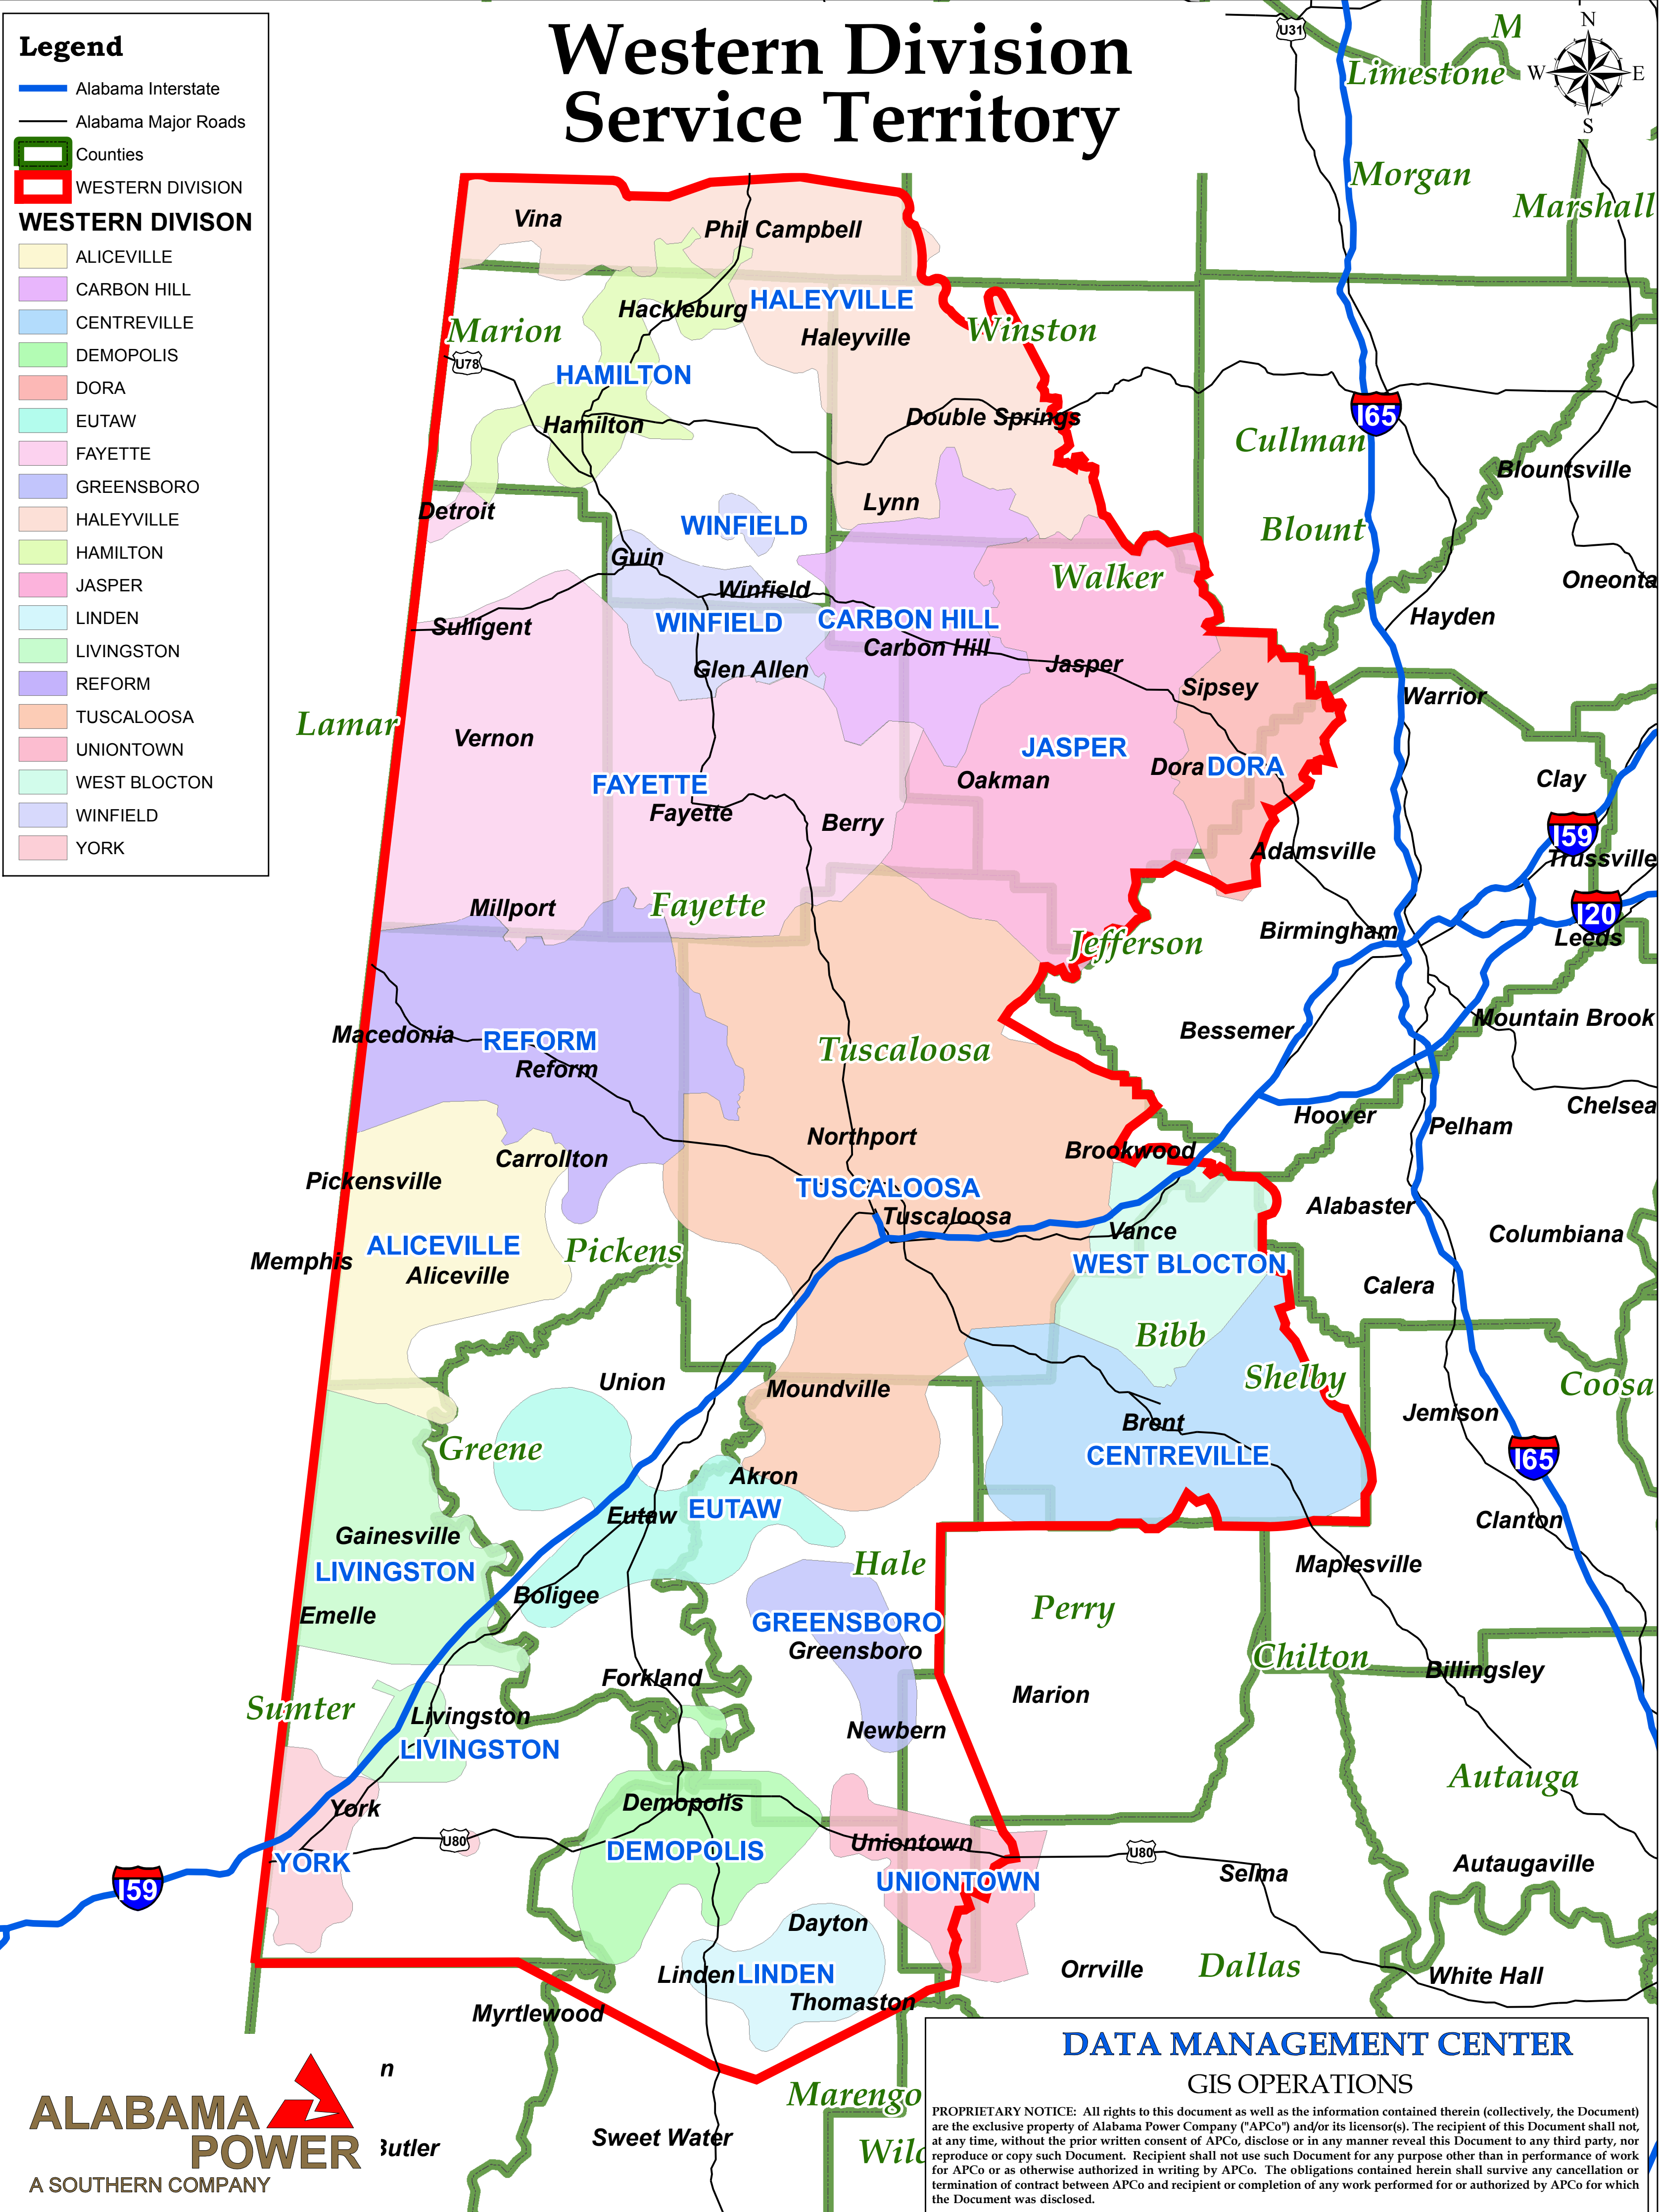

Western Division Service Territory

Legend

- Alabama Interstate
- Alabama Major Roads
- Counties
- WESTERN DIVISION

WESTERN DIVISION

- ALICEVILLE
- CARBON HILL
- CENTREVILLE
- DEMOPOLIS
- DORA
- EUTAW
- FAYETTE
- GREENSBORO
- HALEYVILLE
- HAMILTON
- JASPER
- LINDEN
- LIVINGSTON
- REFORM
- TUSCALOOSA
- UNIONTOWN
- WEST BLOCTON
- WINFIELD
- YORK