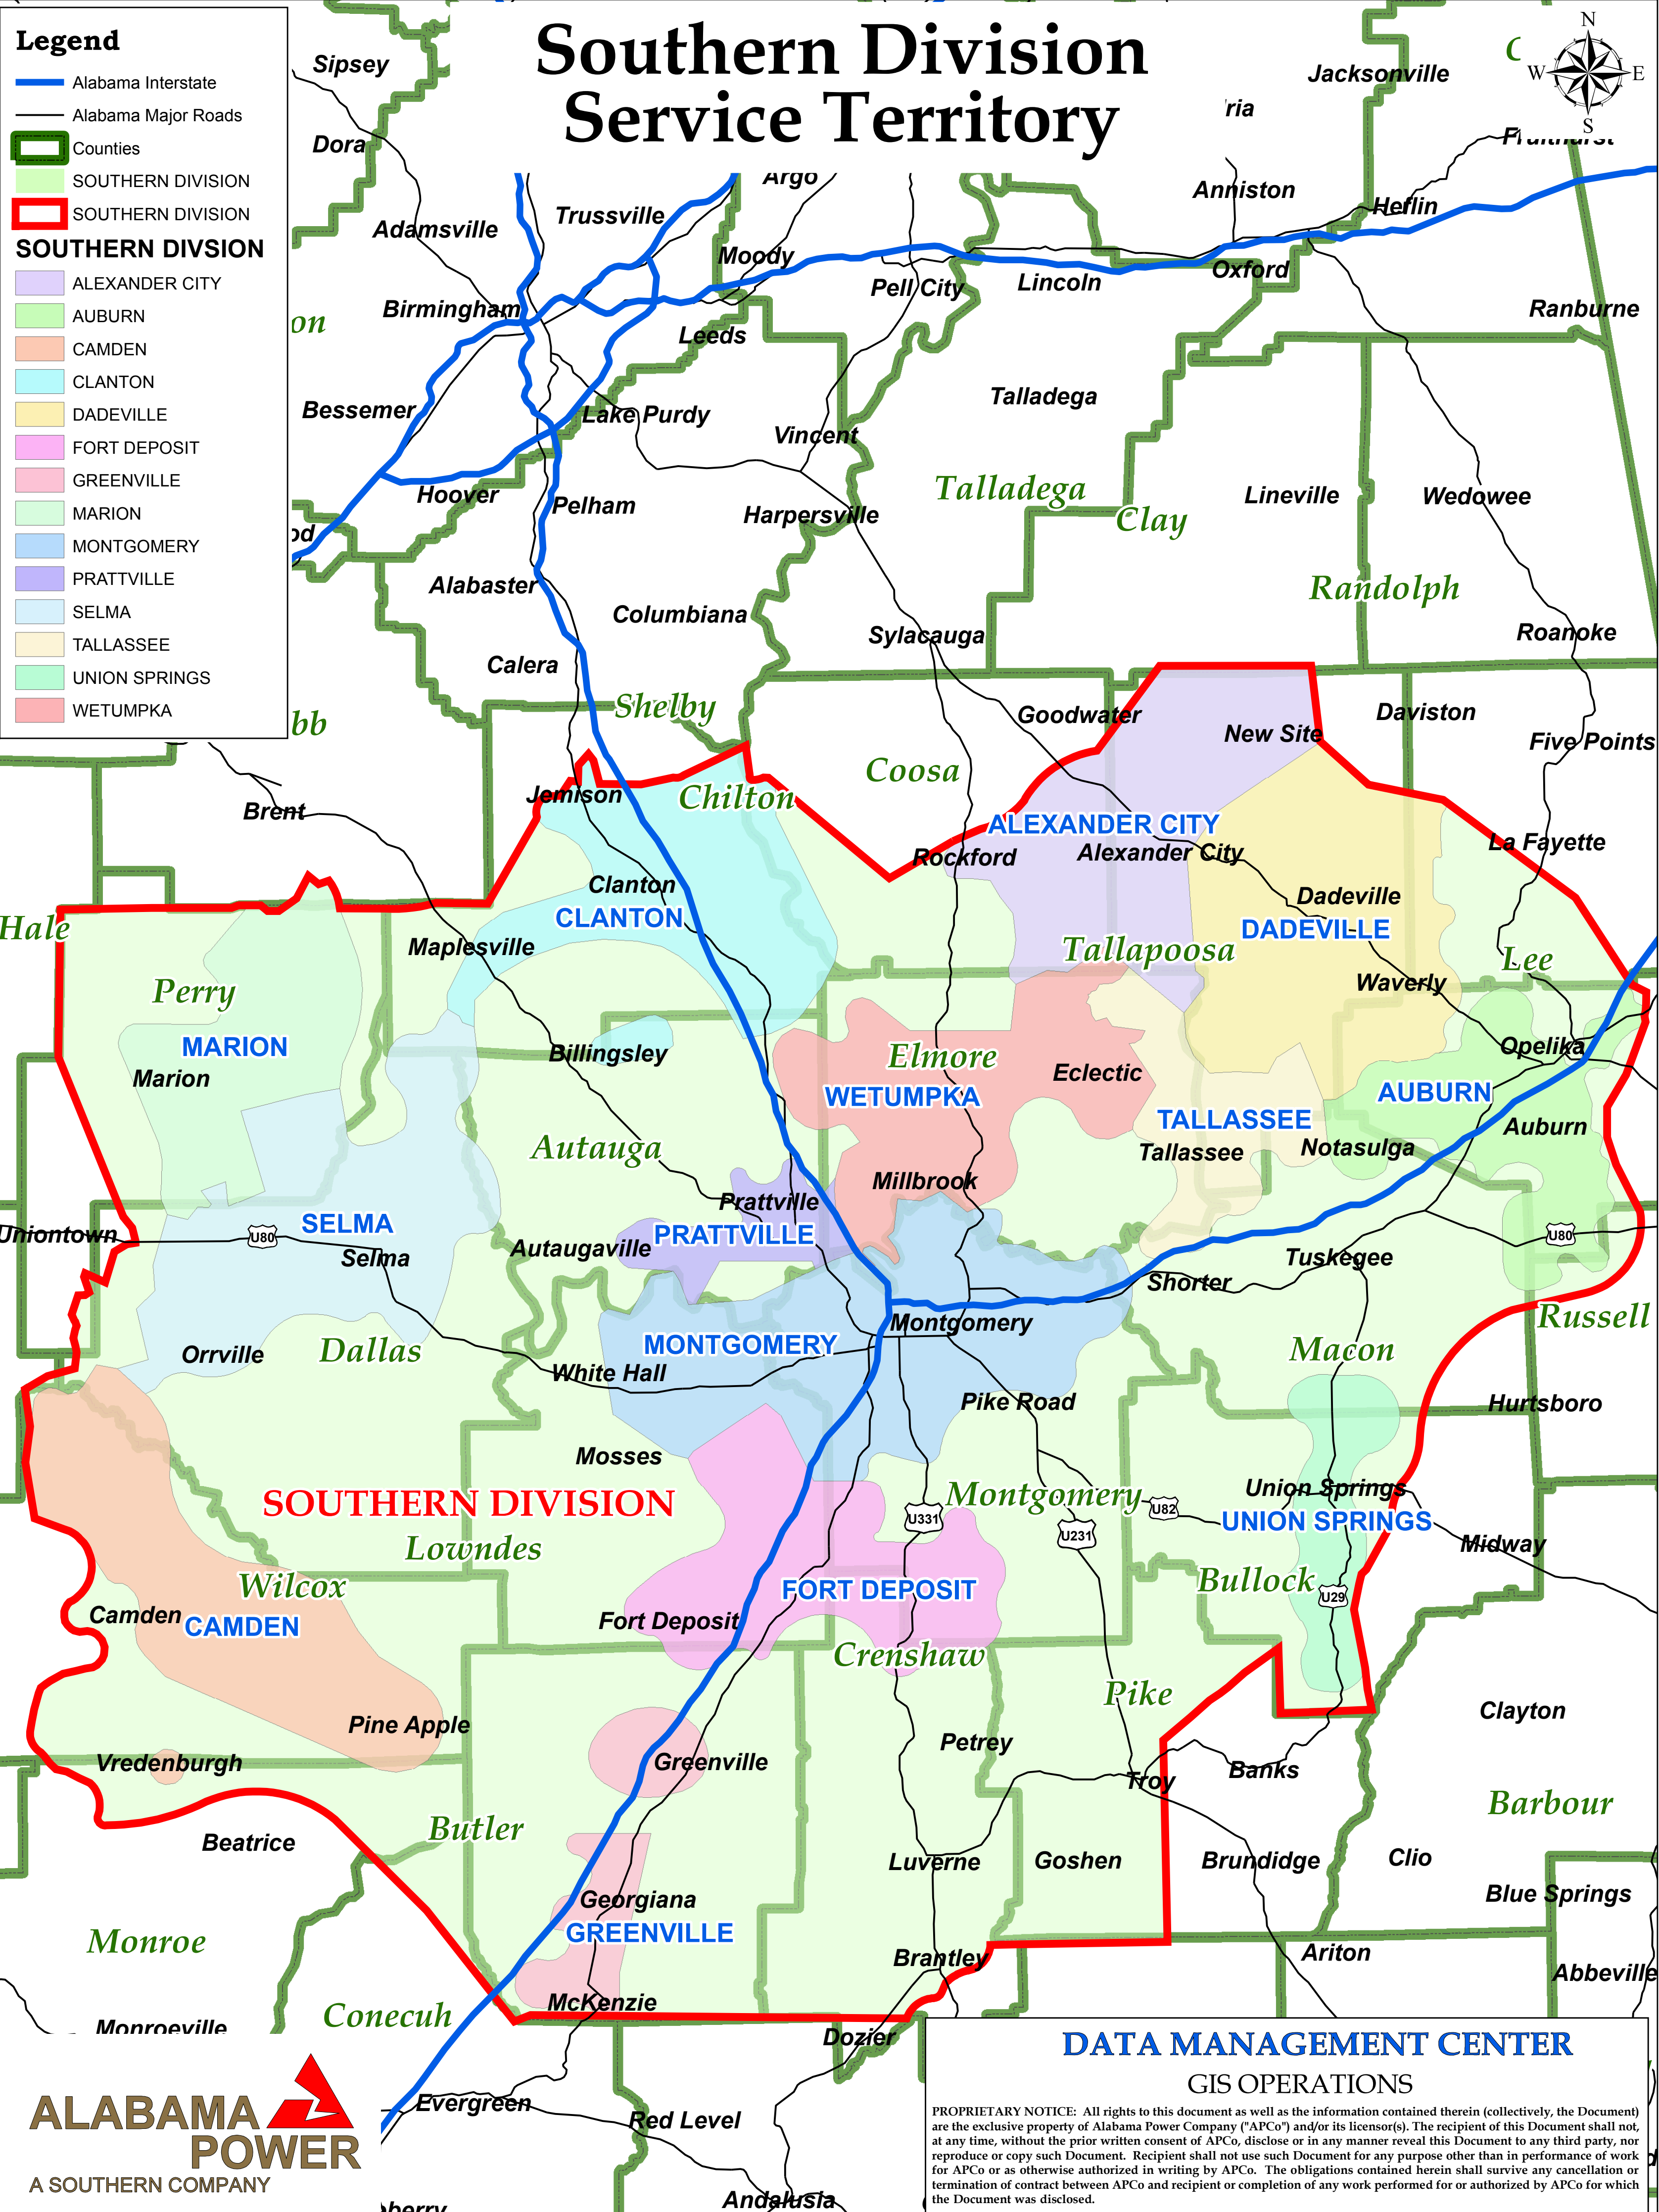

Southern Division Service Territory

Legend

- Alabama Interstate
- Alabama Major Roads
- Counties
- SOUTHERN DIVISION
- SOUTHERN DIVISION

SOUTHERN DIVISION

- ALEXANDER CITY
- AUBURN
- CAMDEN
- CLANTON
- DAVEVILLE
- FORT DEPOSIT
- GREENVILLE
- MARION
- MONTGOMERY
- PRATTVILLE
- SELMA
- TALLASSEE
- UNION SPRINGS
- WETUMPKA