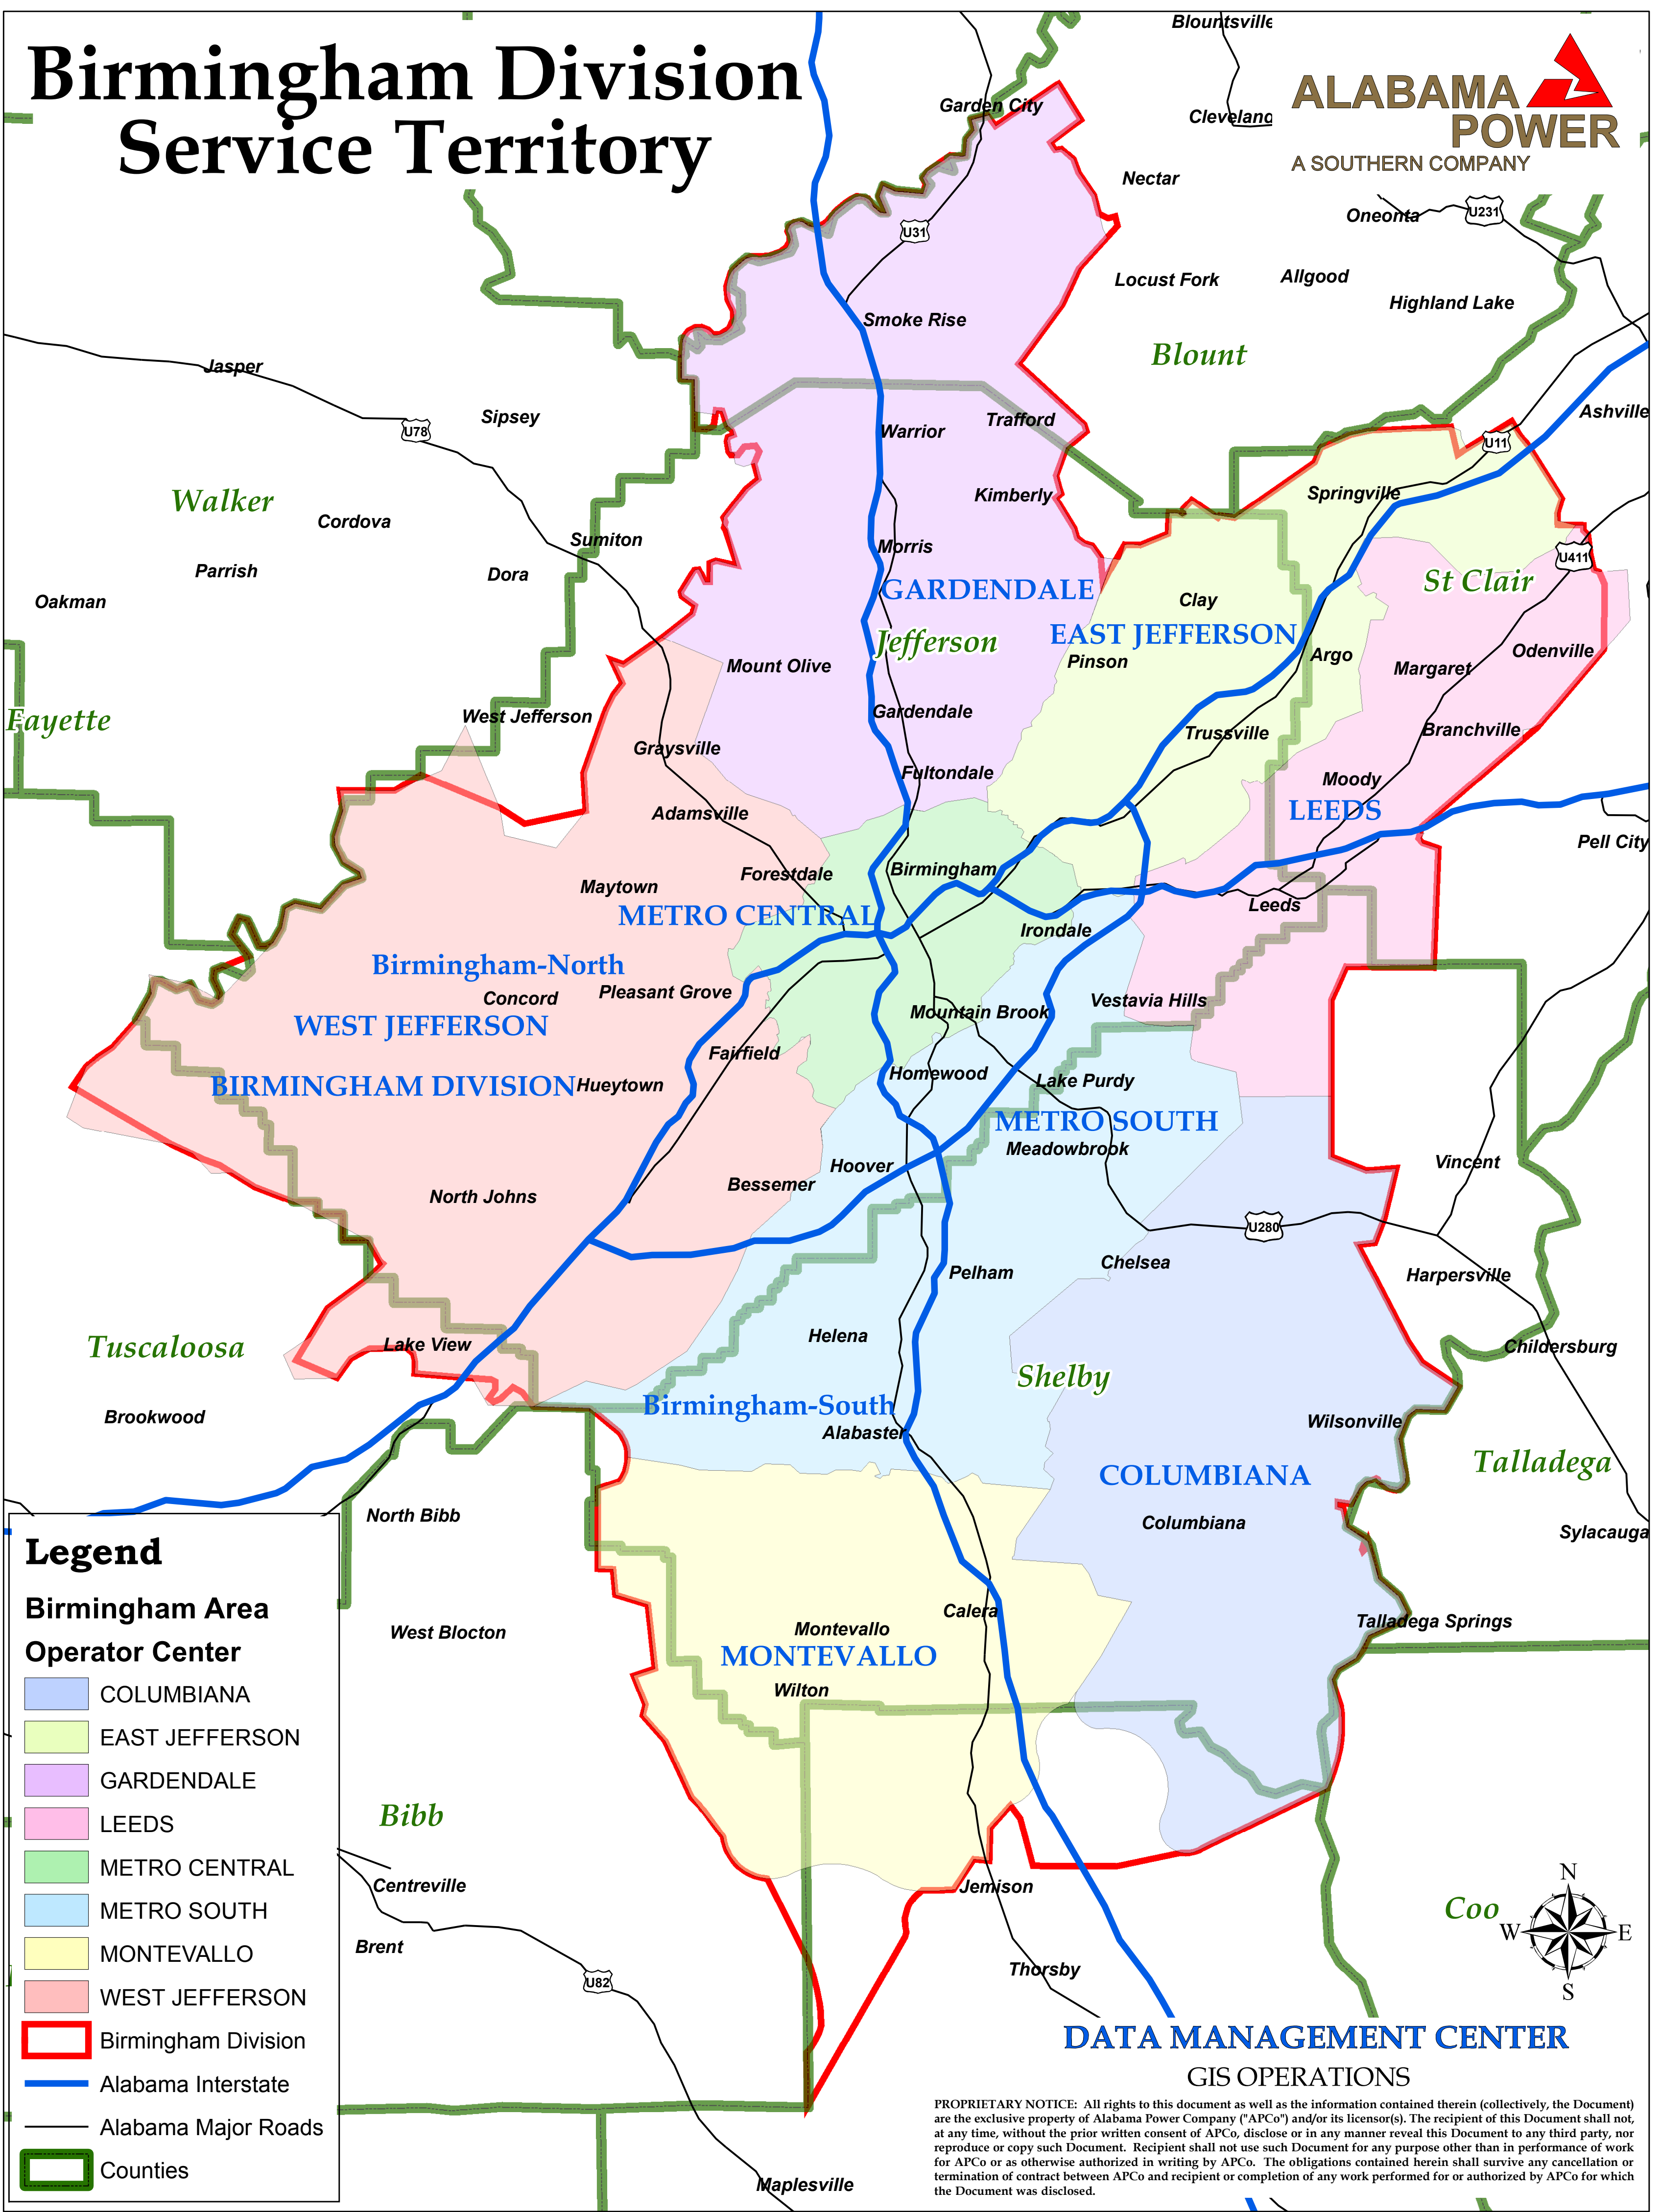

Birmingham Division Service Territory

Legend

Birmingham Area

Operator Center

- COLUMBIANA
- EAST JEFFERSON
- GARDENDALE
- LEEDS
- METRO CENTRAL
- METRO SOUTH
- MONTEVALLO
- WEST JEFFERSON

Birmingham Division